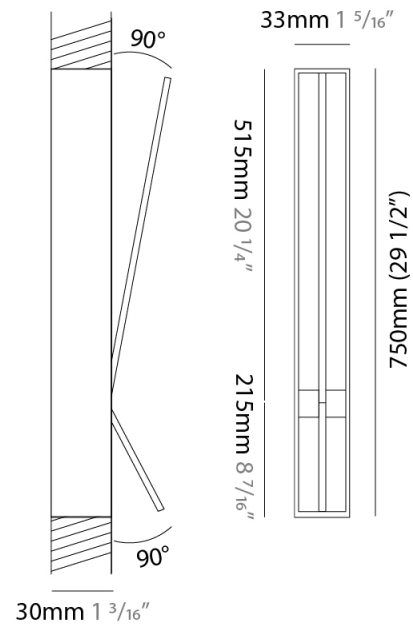

PROJECT
TYPE
SPECIFIER
QUANTITY
DATE

SPILLO 2 ROD RECESSED

D46026- -

base number   Color   Finish
Temperature   Options

1. To build a product code in our configurator select the specify button on the base model # product page
2. To build a manual product code on this datasheet choose from the options listed below in blue font and add the suffix to the base model #

GENERAL

Series: Spillo
Subseries: Spillo 2 Rod
Brand: Icone
Division: Design
Mounting Type: Recessed
Mounting Location: Wall
Subcategory: Ambient

PHYSICAL

Shape: Rectangle
Width (mm): 33
Width (in): 1 5/16
Height (mm): 750
Height (in): 29 1/2
Min. Recessing Depth (mm): 30
Min. Recessing Depth (in): 1 3/16
Light Distribution: Adjustable
Fixture Finish: WHI / BLK / CHR / BGD
Fixture Material: Brass

ELECTRICAL

Lamp Type: LED
Total Output Wattage (W): 9.24
Dimming: 0-10V Dimming
Driver Included: No
Driver Location: Remote
Driver Type: Constant Voltage - 120Vac
Driver Class: Class 2
Input Voltage (V): 120 - 277
Output Voltage (V): 12
Upon Request: (Not included, see components) 0-10Vdc dimming / 277Vac

LED

Color Temperature (°K): 2700 / 3000
Nominal Lumen (lm): 770
CRI: >90 CRI
Lamp Life (hrs): 50000

OPTICAL

Adjustability: Tilt 90°

RATINGS AND CERTIFICATIONS

Certified By: Certified for North American Standards
IP rating: IP20