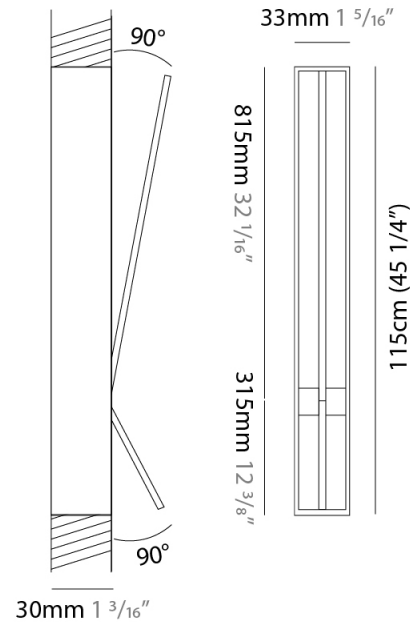

PROJECT	
TYPE	
SPECIFIER	
QUANTITY	
DATE	

SPILLO 2 ROD RECESSED

D46027- -

base number   Color   Finish
Temperature   Options

1. To build a product code in our configurator select the specify button on the base model # product page
2. To build a manual product code on this datasheet choose from the options listed below in blue font and add the suffix to the base model #

GENERAL

Series: Spillo
Subseries: Spillo 2 Rod
Brand: Icone
Division: Design
Mounting Type: Recessed
Mounting Location: Wall
Subcategory: Ambient

PHYSICAL

Shape: Rectangle
Width (mm): 33
Width (in): 1 ⁵/₁₆
Height (mm): 1150
Height (in): 45 ¹/₄
Min. Recessing Depth (mm): 30
Min. Recessing Depth (in): 1 ³/₁₆
Light Distribution: Adjustable
Fixture Finish: WHI / BLK / CHR / BGD
Fixture Material: Brass

ELECTRICAL

Lamp Type: LED
Total Output Wattage (W): 14.52
Dimming: 0-10V Dimming
Driver Included: No
Driver Location: Remote
Driver Type: Constant Voltage - 120Vac
Driver Class: Class 2
Input Voltage (V): 120 - 277
Output Voltage (V): 12
Upon Request: (Not included, see components) 0-10Vdc dimming / 277Vac

LED

Color Temperature (°K): 2700 / 3000
Nominal Lumen (lm): 1210
CRI: >90 CRI
Lamp Life (hrs): 50000

OPTICAL

Adjustability: Tilt 90°

RATINGS AND CERTIFICATIONS

Certified By: Certified for North American Standards
IP rating: IP20